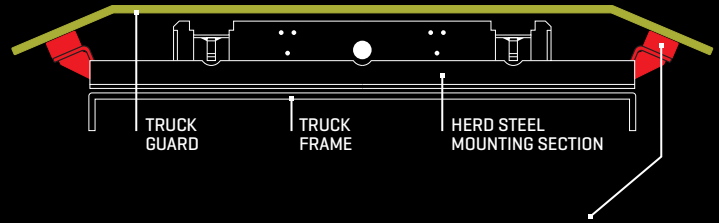

2.75" Aero Tubing

3"

4"

Other

Without lower rake

Row of 2" Lights

Standard on all designs

Impact Plates

Mirror Polish

Raise and lower your bumper as easily as a tailgate with Slam Latch and Lift Assist

Slam Latch

With one-click engine access, pre-trip inspections and routine maintenance have never been easier. Simply remove the tow pin, release the latch and lower the guard. Never tighten an eye bolt again.